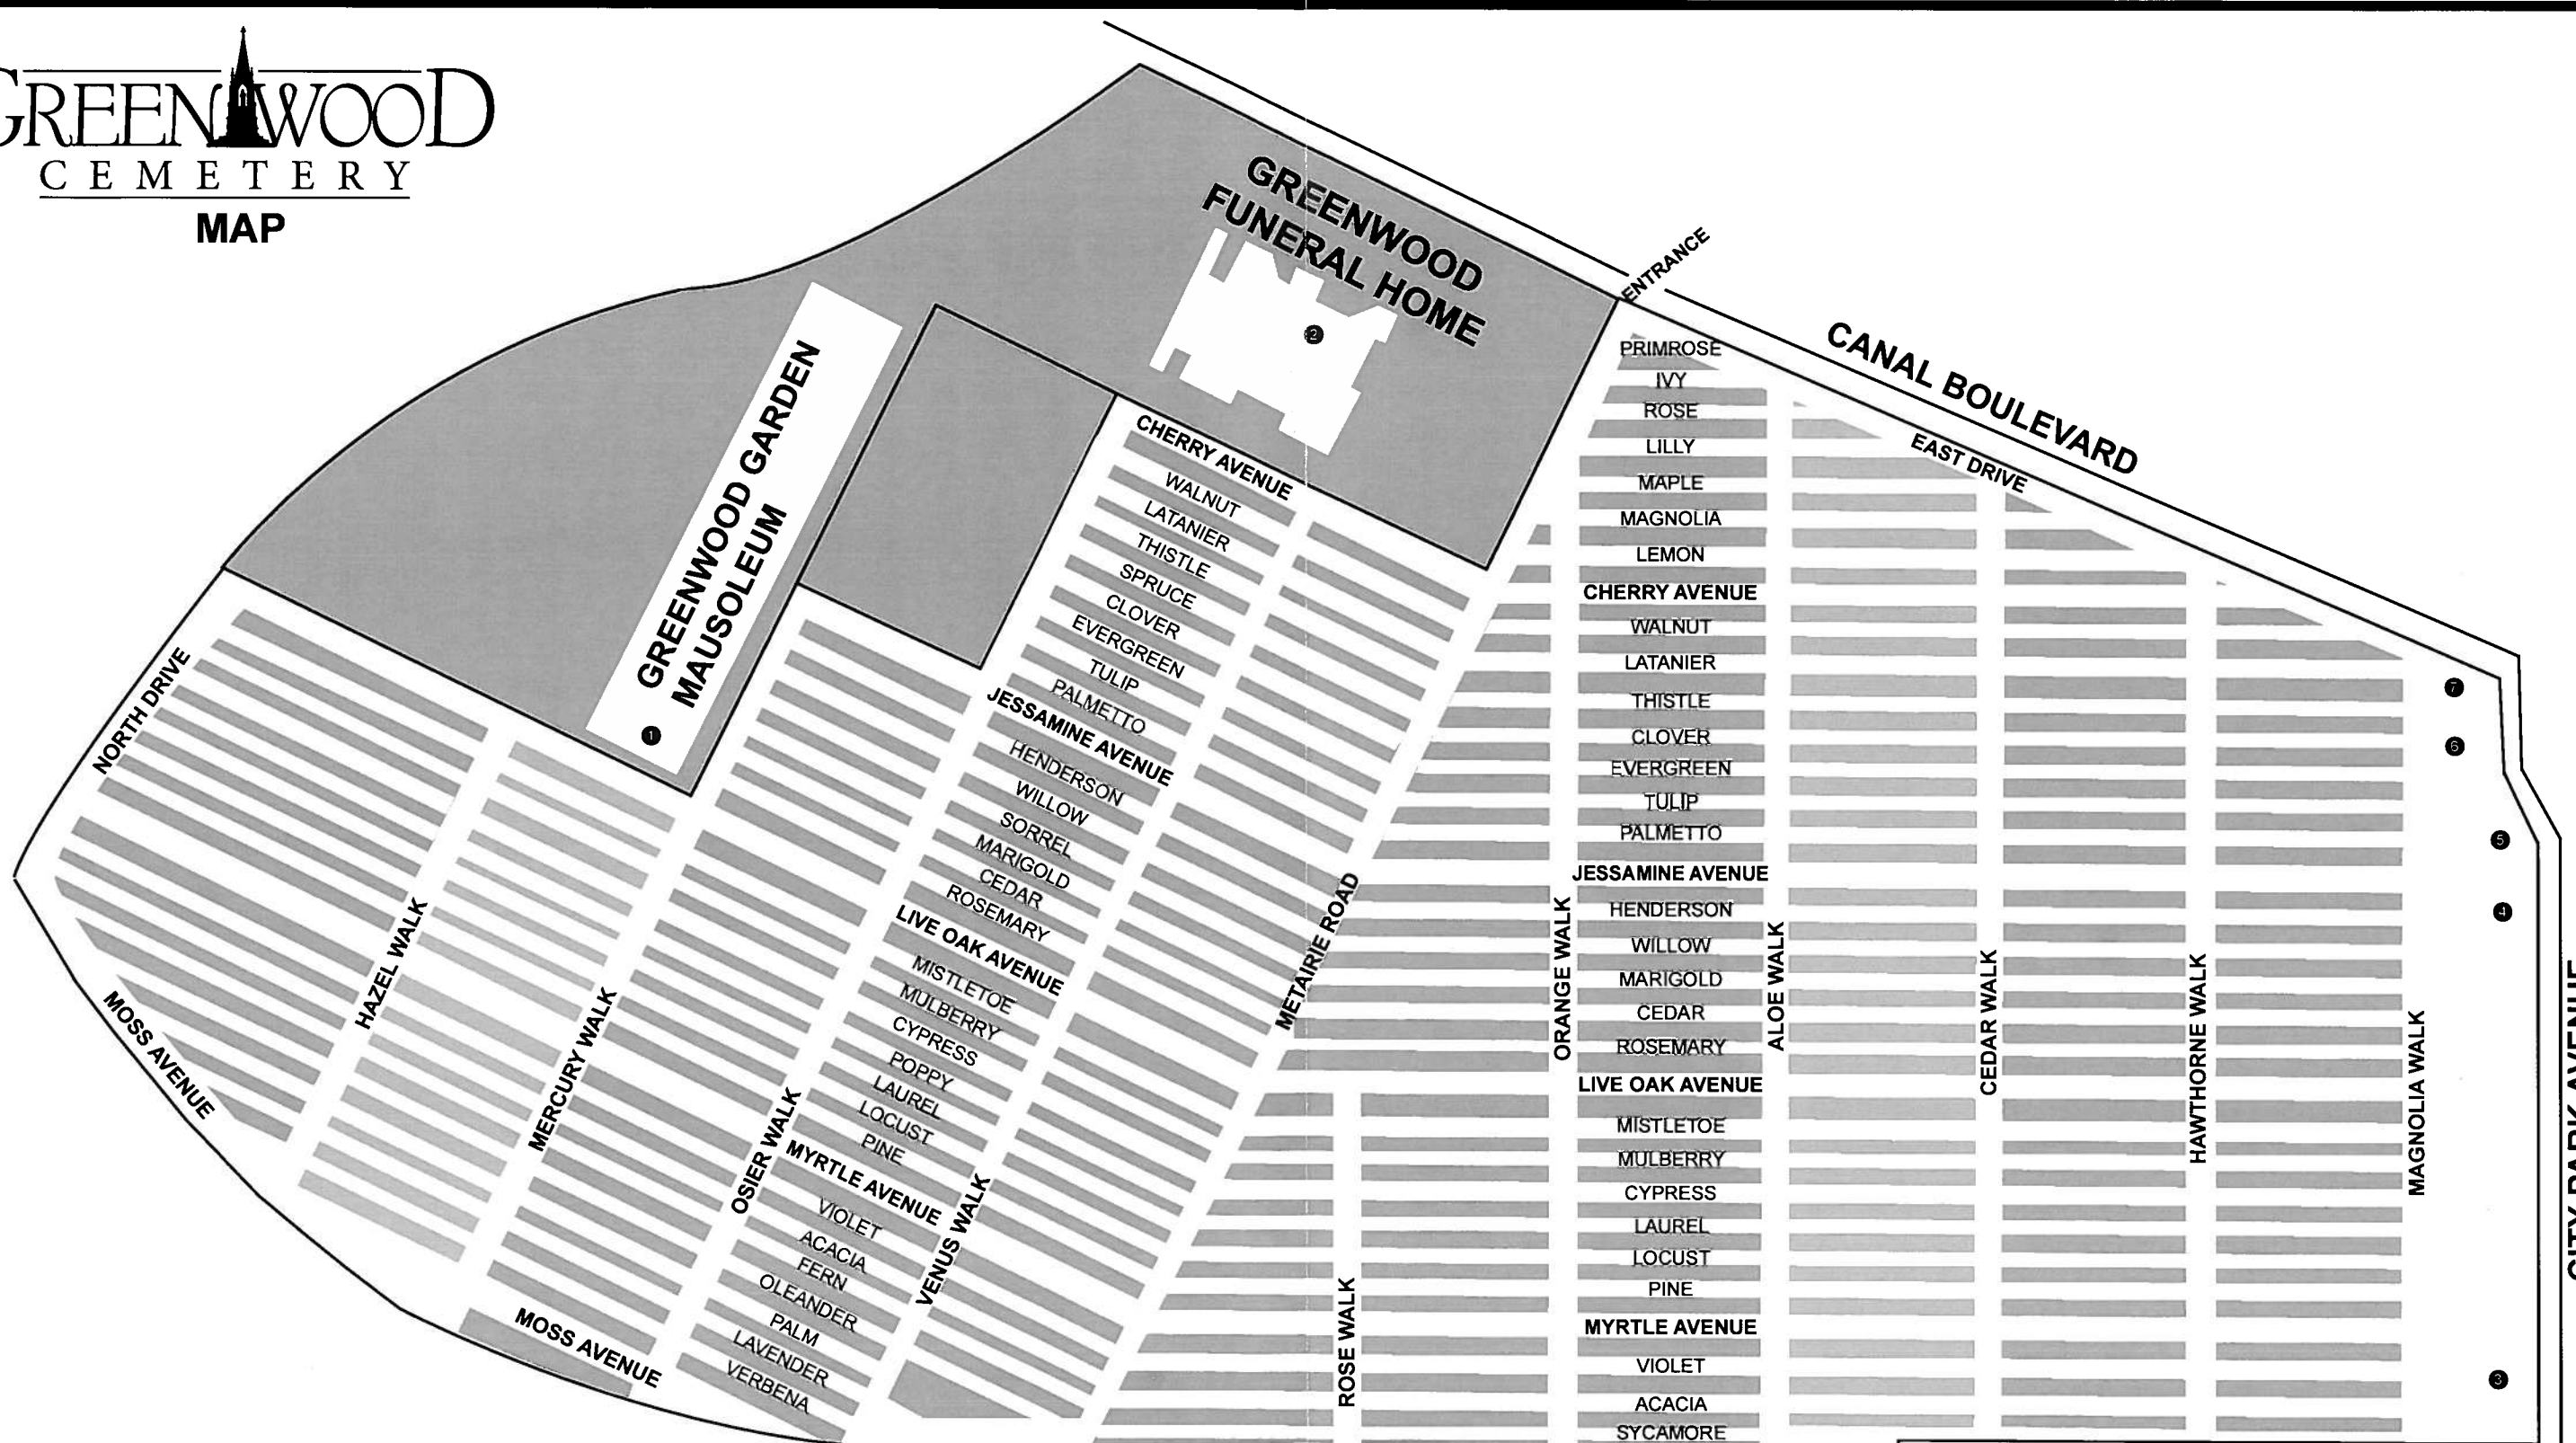

GREENWOOD CEMETERY

MAP

PONTCHARTRAIN EXPRESSWAY

- ① Greenwood Garden Mausoleum
- ② Greenwood Funeral Home
- ③ Confederate Monument
- ④ Firemen's Charitable and Benevolent Association Monument
- ⑤ Tomb of the Benevolent Order of Elks
- ⑥ McKay Family Tomb
- ⑦ Fitzpatrick Family Tomb

A MAP OF GREENWOOD CEMETERY AND MAUSOLEUM